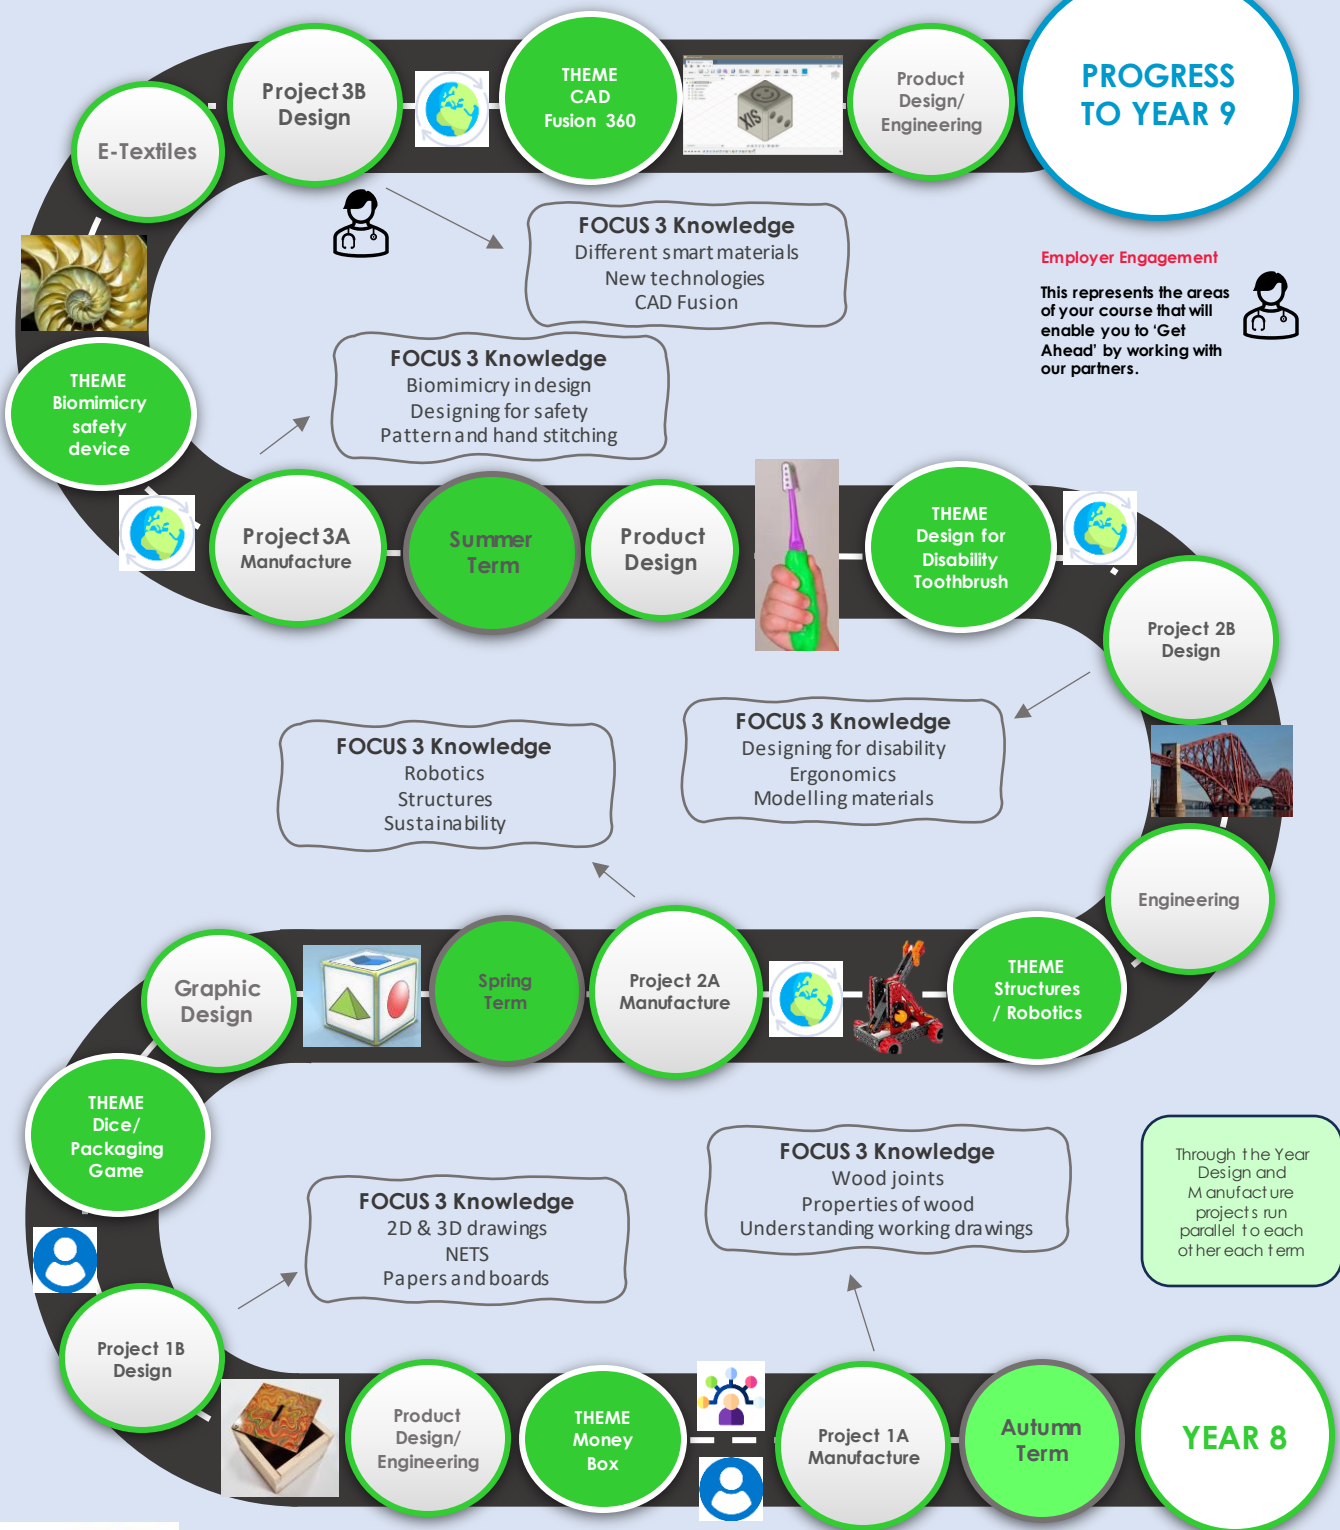

KS3 Design Technology & Engineering Journey

Employer Engagement
This represents the areas of your course that will enable you to 'Get Ahead' by working with our partners.

Through the Year Design and Manufacture projects run parallel to each other each term