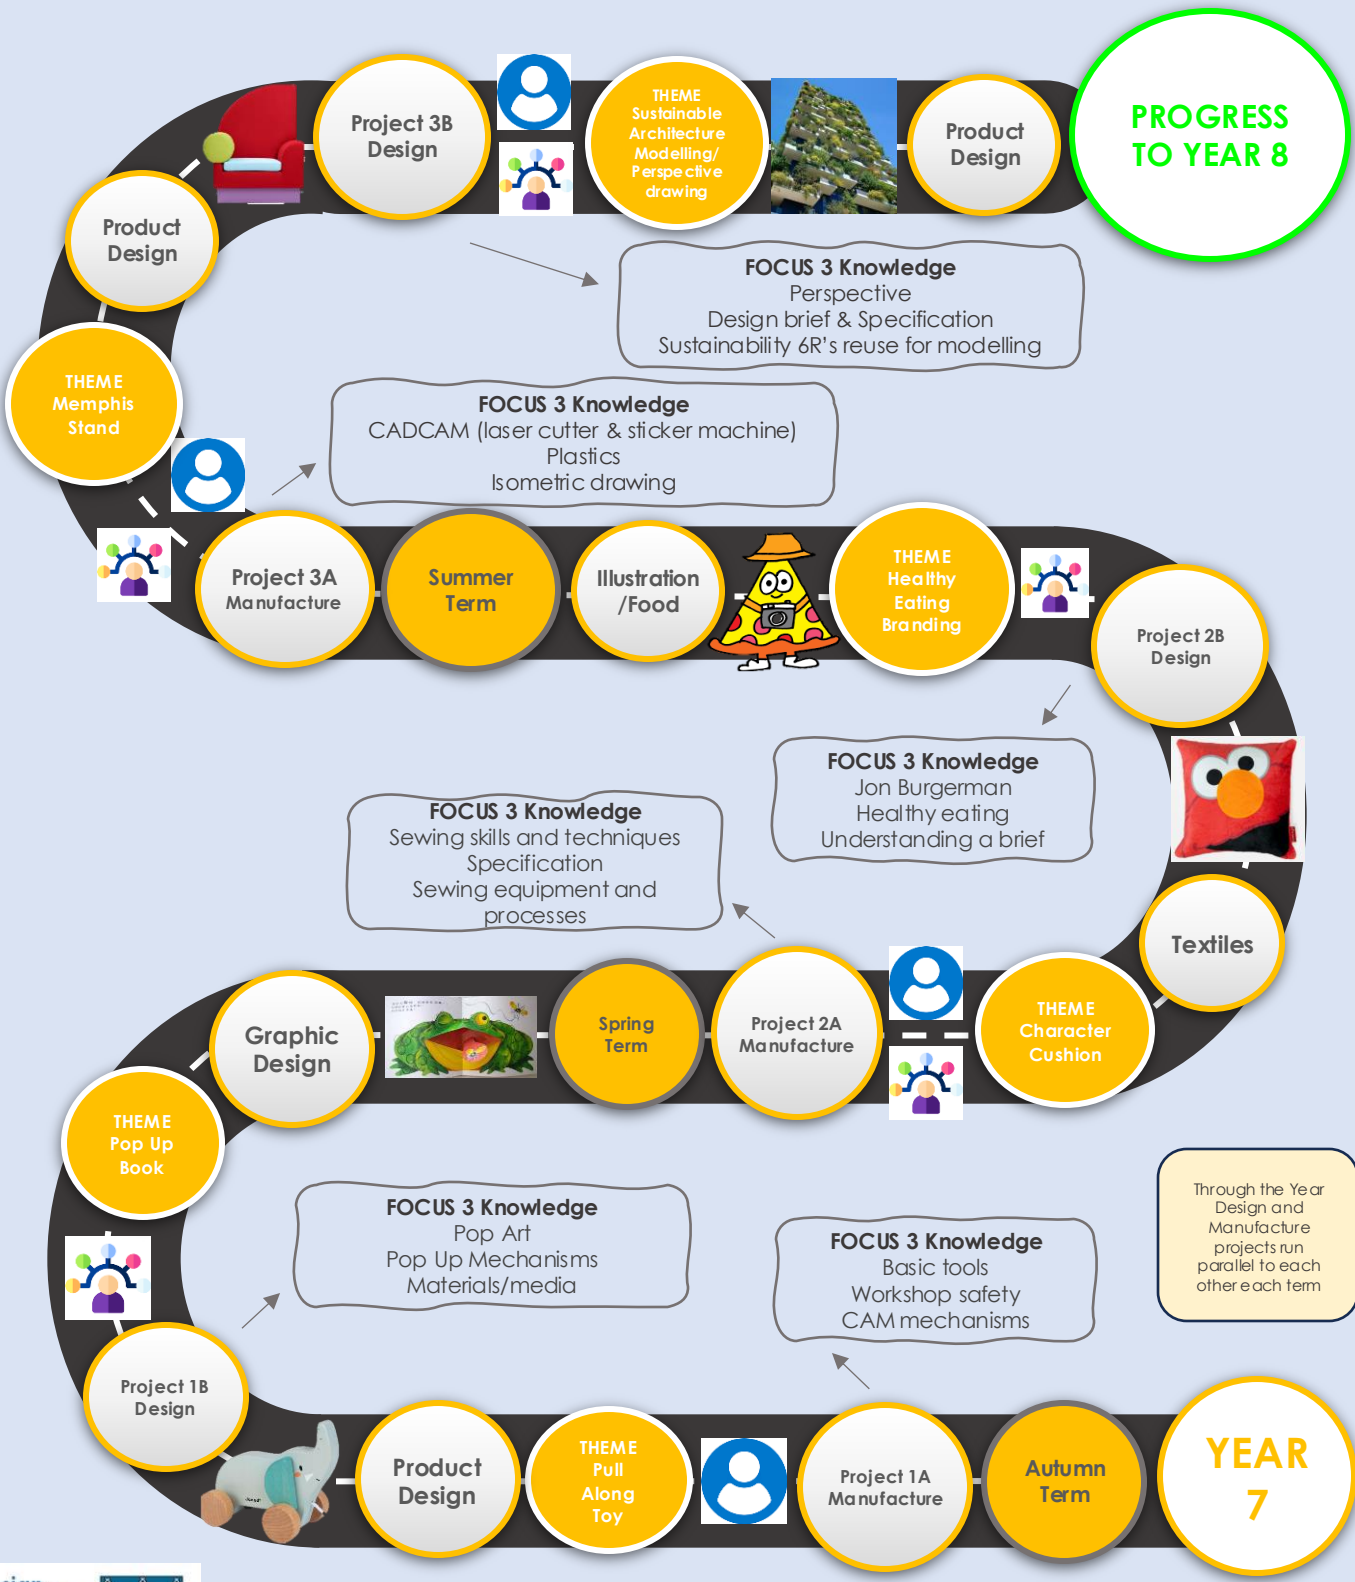

Year 7

Design Technology and Engineering

KS3 Design Technology & Engineering Journey

PROGRESS TO YEAR 8

YEAR 7